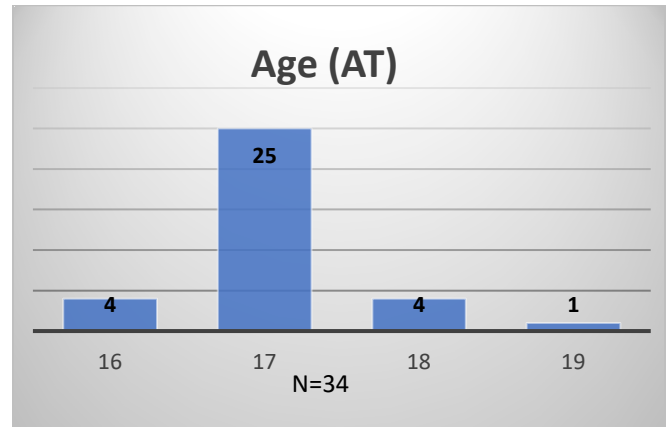

Daily Data Dashboard – August 31, 2023

Demographics for JTDC Population

Thursday Morning Midnight Count

Total # of probation Involved youth¹: 1,291

¹ Probation Active: Any youth who is pending sentencing with an active social history, has been formally placed on probation or supervision with Cook County Juvenile Probation on the date of the report.

*Age, Gender and Race for Criminal Court population (N=2) is not represented in this report.

Data sources: cFive Supervisor – Probation Population and RMIS – JTDC Population

Daily Data Dashboard – August 31, 2023
Demographics for JTDC Population
Thursday Morning Midnight Count