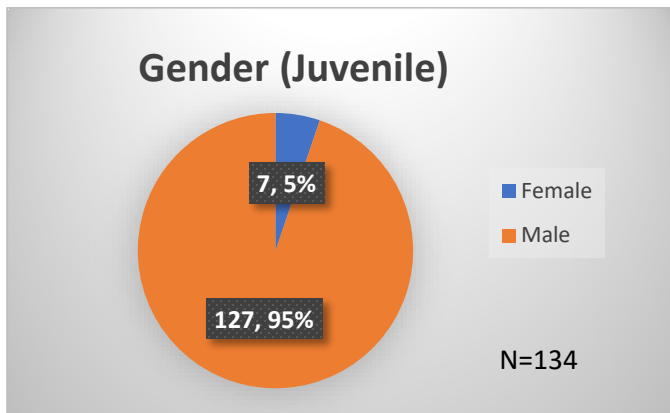

Daily Data Dashboard – August 31, 2023

Demographics for JTDC Population

Thursday Morning Midnight Count

Total # of probation Involved youth¹: 1,291

¹ Probation Active: Any youth who is pending sentencing with an active social history, has been formally placed on probation or supervision with Cook County Juvenile Probation on the date of the report.

*Age, Gender and Race for Criminal Court population (N=2) is not represented in this report.

Data sources: cFive Supervisor – Probation Population and RMIS – JTDC Population

Daily Data Dashboard – August 31, 2023
Demographics for JTDC Population
Thursday Morning Midnight Count