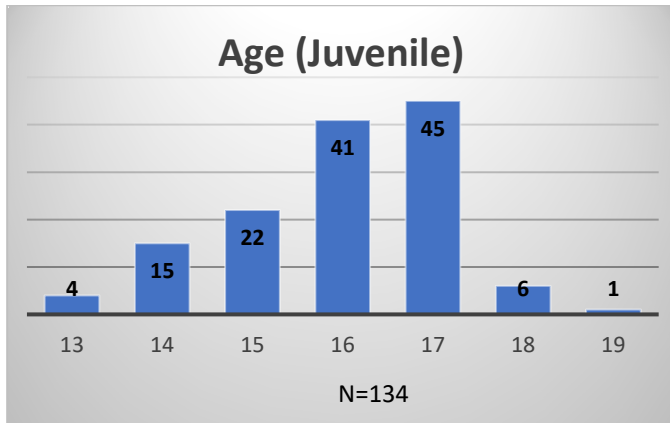

Daily Data Dashboard – August 31, 2023

Demographics for JTDC Population

Thursday Morning Midnight Count

Total # of probation Involved youth¹: 1,291

¹ Probation Active: Any youth who is pending sentencing with an active social history, has been formally placed on probation or supervision with Cook County Juvenile Probation on the date of the report.

*Age, Gender and Race for Criminal Court population (N=2) is not represented in this report.

Data sources: cFive Supervisor – Probation Population and RMIS – JTDC Population

Daily Data Dashboard – August 31, 2023
Demographics for JTDC Population
Thursday Morning Midnight Count