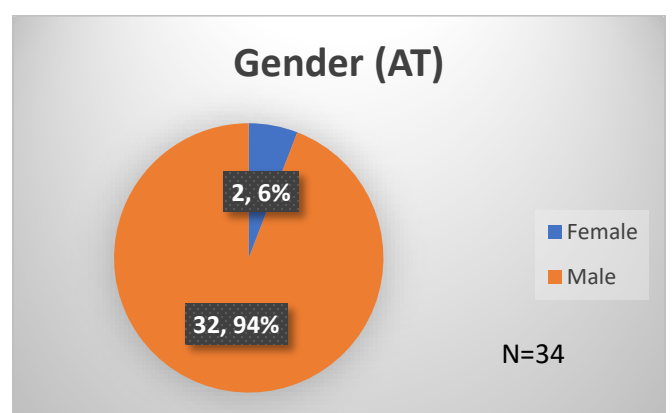

Daily Data Dashboard – August 31, 2023

Demographics for JTDC Population

Thursday Morning Midnight Count

Total # of probation Involved youth¹: 1,291

¹ Probation Active: Any youth who is pending sentencing with an active social history, has been formally placed on probation or supervision with Cook County Juvenile Probation on the date of the report.

*Age, Gender and Race for Criminal Court population (N=2) is not represented in this report.

Data sources: cFive Supervisor – Probation Population and RMIS – JTDC Population

Daily Data Dashboard – August 31, 2023
Demographics for JTDC Population
Thursday Morning Midnight Count