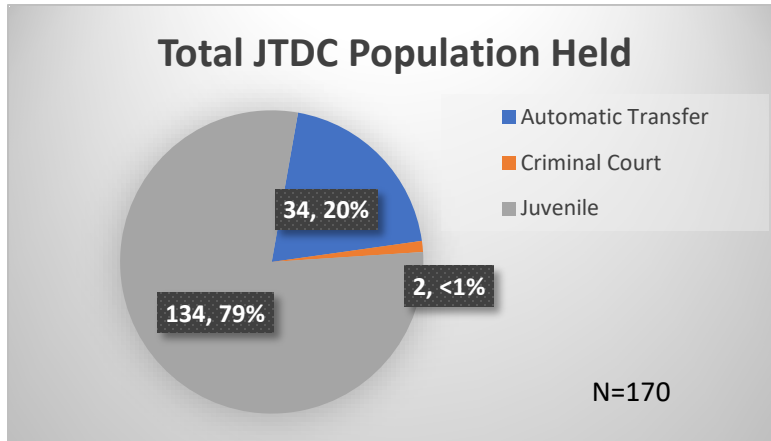

Daily Data Dashboard – August 31, 2023

Demographics for JTDC Population

Thursday Morning Midnight Count

Total # of probation Involved youth¹: 1,291

¹ Probation Active: Any youth who is pending sentencing with an active social history, has been formally placed on probation or supervision with Cook County Juvenile Probation on the date of the report.

*Age, Gender and Race for Criminal Court population (N=2) is not represented in this report.

Data sources: cFive Supervisor – Probation Population and RMIS – JTDC Population

Daily Data Dashboard – August 31, 2023
Demographics for JTDC Population
Thursday Morning Midnight Count